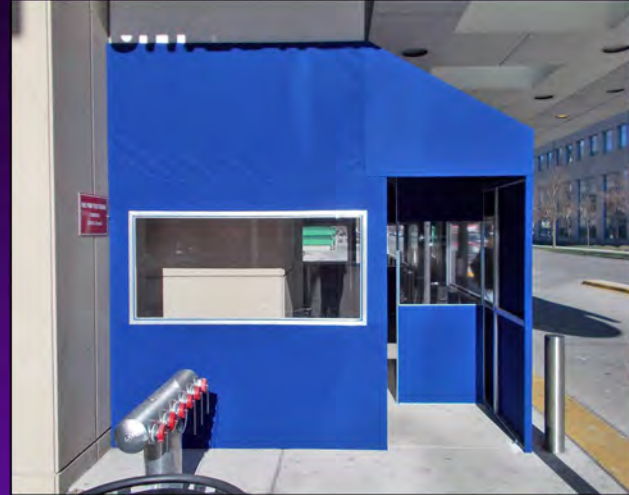

SINCE 1958

Chesterfield Awning Co.

PHONE 800-339-6522
PHONE 708-596-4434
FAX 708-596-9469

DOOR ENCLOSURES

ATTRACTIVE / AFFORDABLE / PRACTICAL / ENERGY-EFFICIENT

**Custom made to fit any doorway, or entrance
choose from a variety of colors and materials**